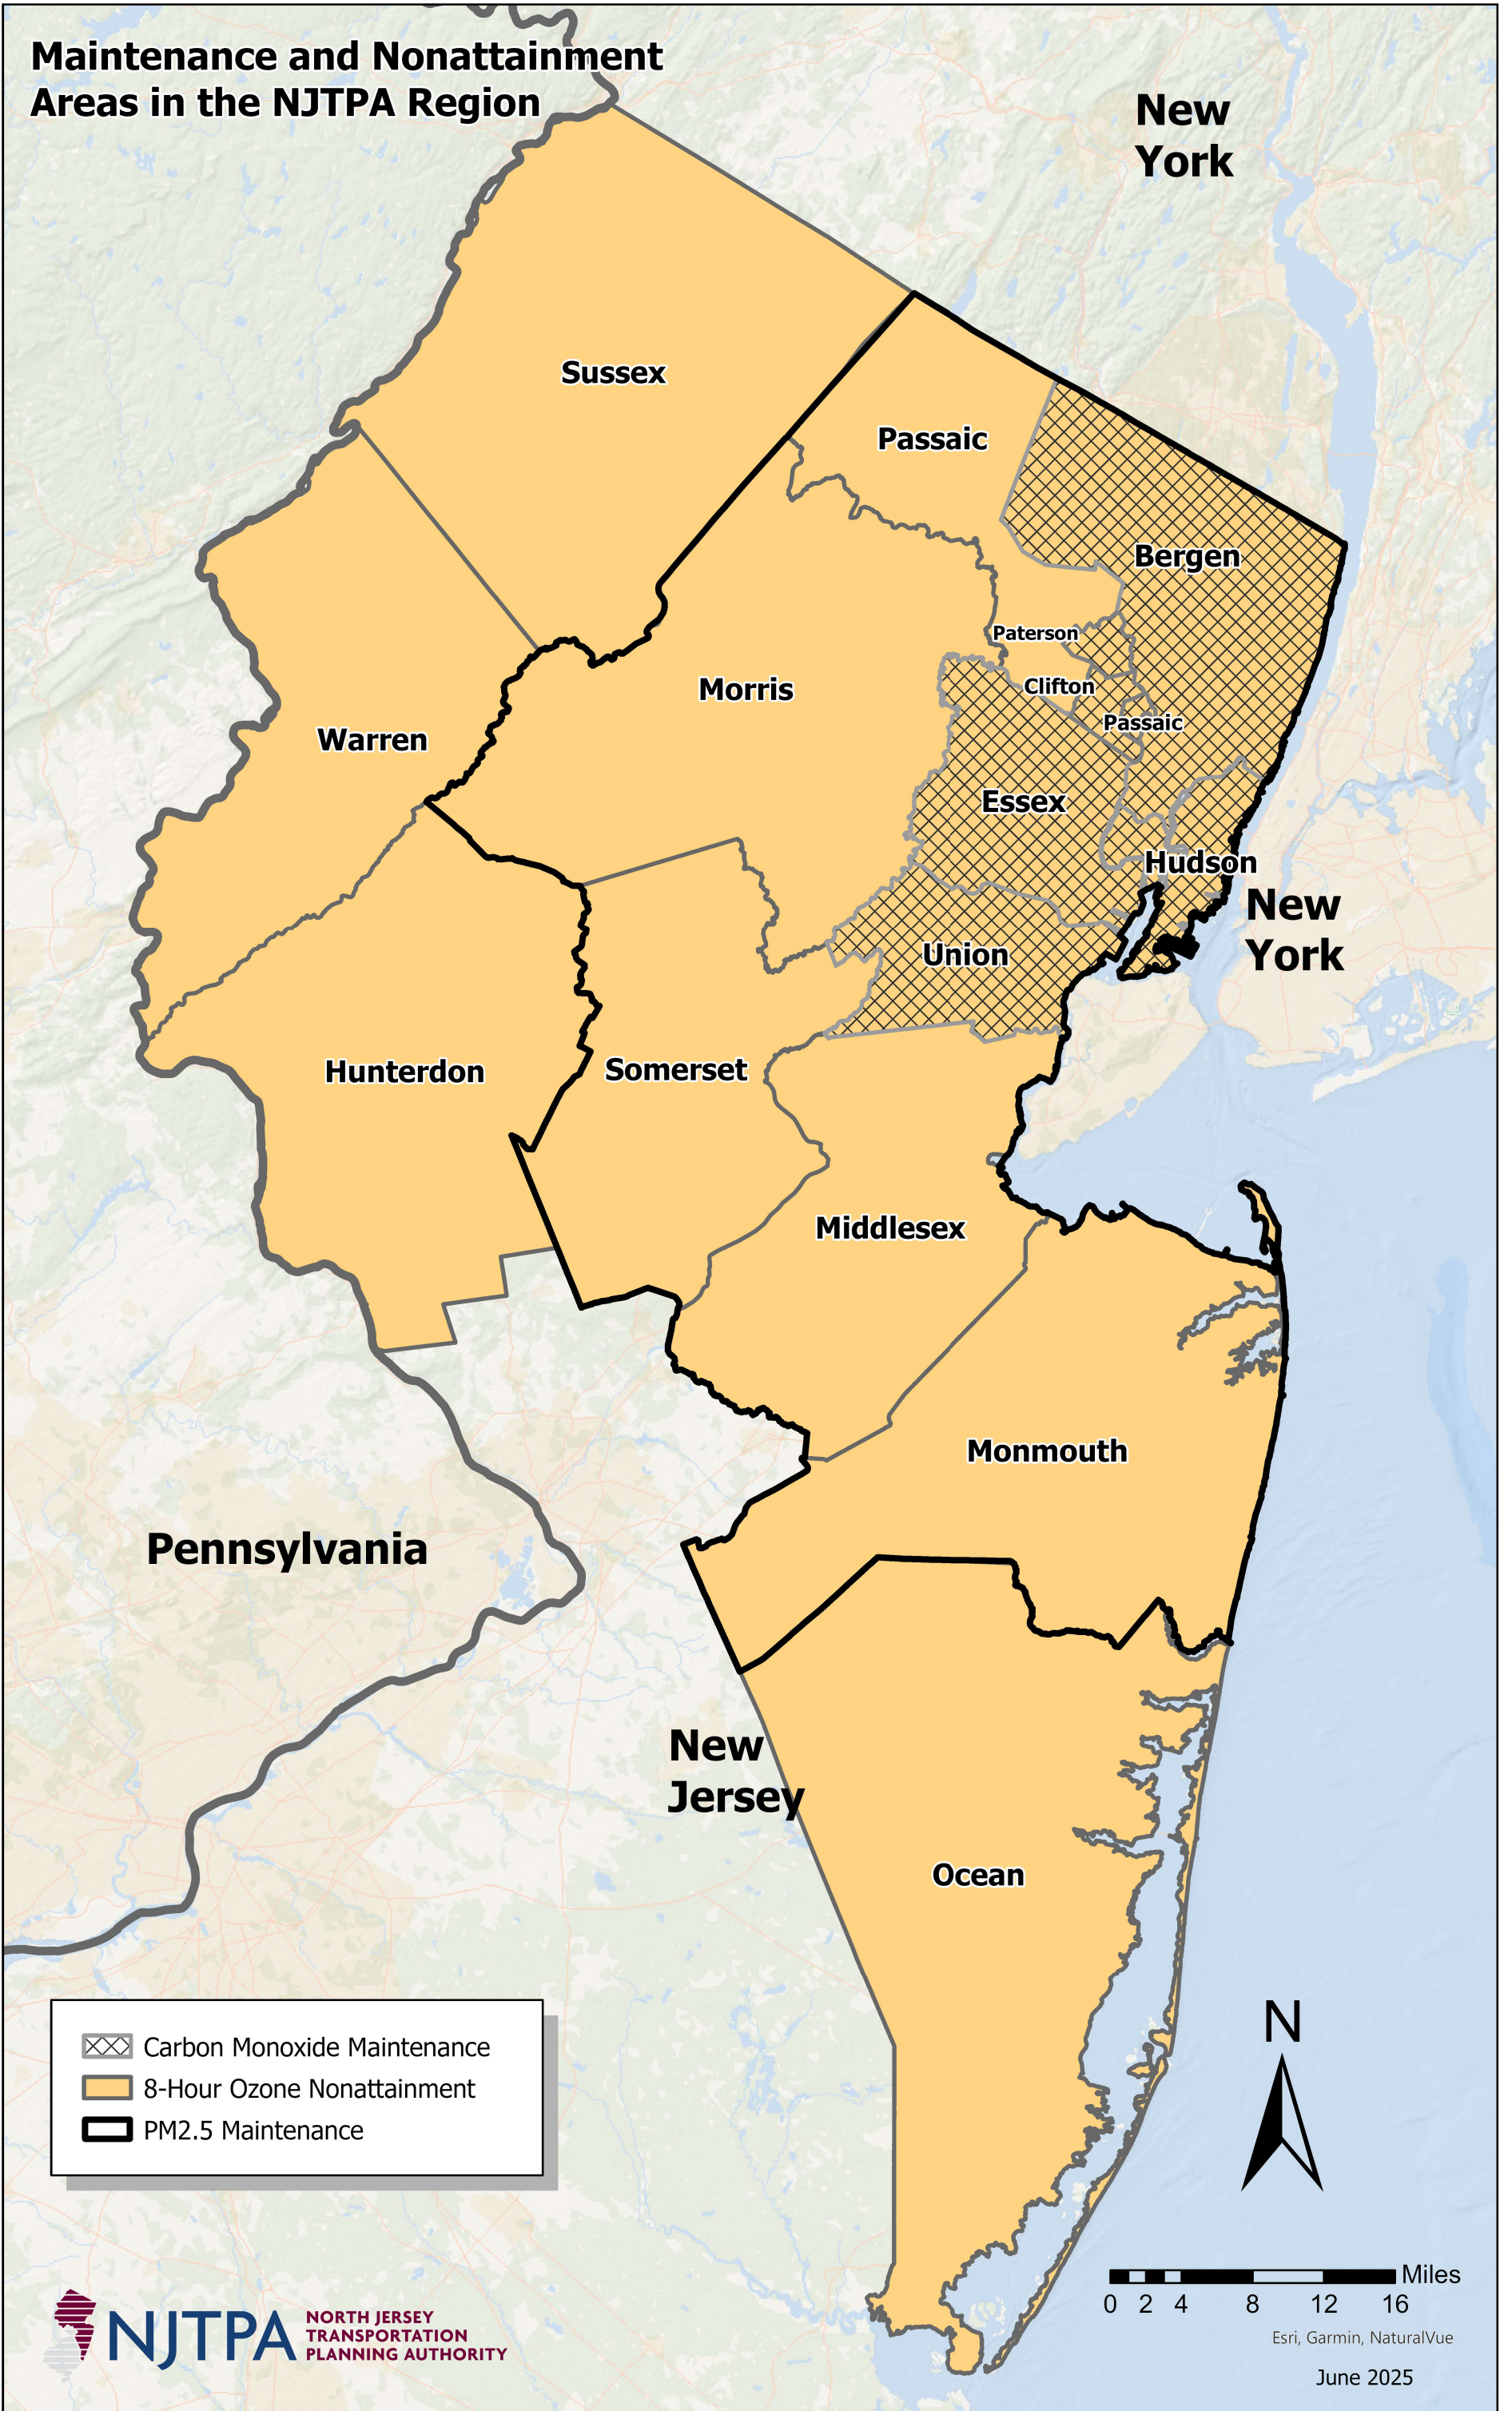

# Maintenance and Nonattainment Areas in the NJTPA Region

☒ Carbon Monoxide Maintenance  
8-Hour Ozone Nonattainment  
PM2.5 Maintenance

Esri, Garmin, NaturalVue

June 2025